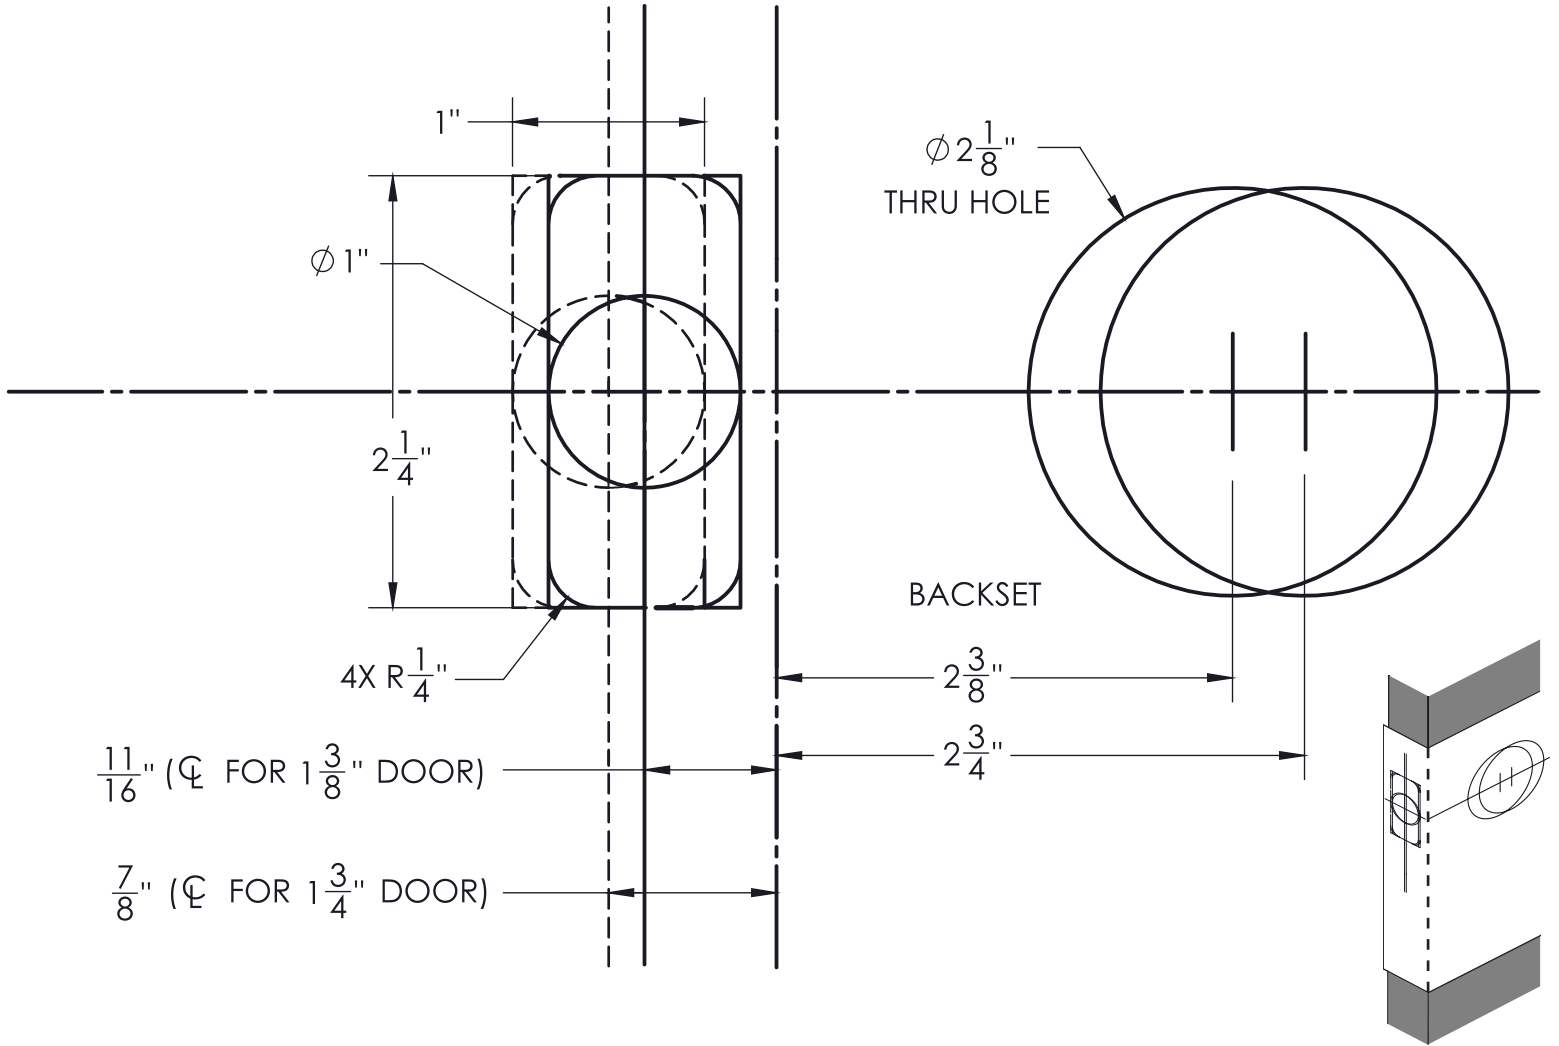

SMART DEADBOLT TEMPLATE

PART NUMBER	REV
FW074348	A

NOTE: THE DIMENSIONS SHOWN FOR THE BACKSET ARE FOR A SQUARE DOOR