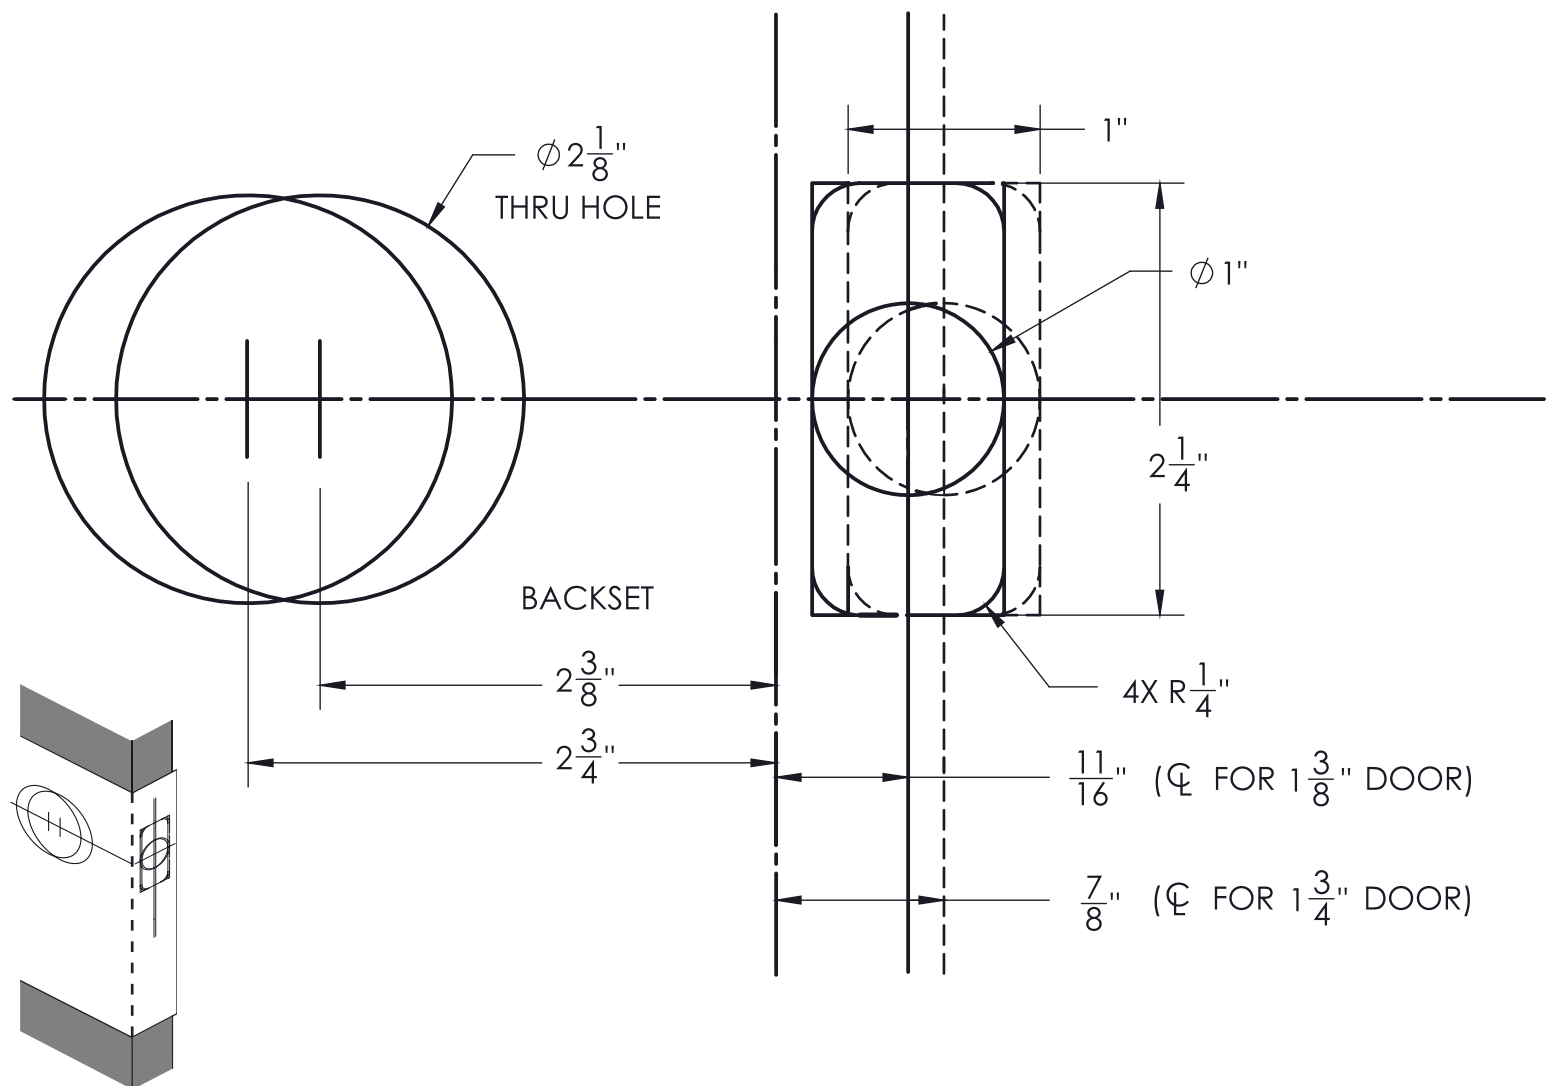

SMART DEADBOLT TEMPLATE

PART NUMBER	REV
FW074348	A

NOTE: THE DIMENSIONS SHOWN FOR THE BACKSET ARE FOR A SQUARE DOOR