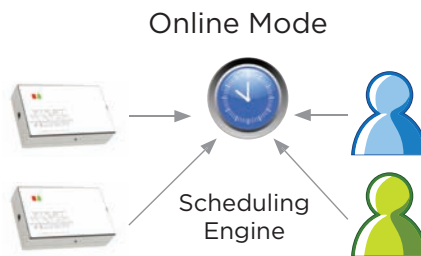

Put all your overhead garage or gate remote controls into your smartphone (and those of your family members)

Replace door keys and RF remotes with a high-security digital key that works with all major smartphones.

Download the free **SECUREMOTE™** application directly to your smartphone from:
www.firstwatchonline.com/downloadapp

BlackBerry® Android™ iPhone®

SECUREMOTE™ operation modes:

“Local” mode provides direct access functionality for up to 5 users and unlimited devices directly from the administrator’s smartphone. Users can have unlimited access or temporary access. Local mode does not require a subscription fee.

“Online” mode provides a scheduling engine that allows the administrator to associate multiple schedules to multiple users and/or devices. No limit to the number of users or devices. Annual subscription fee is required for more than 10 users or for using the scheduling engine. For more information visit www.firstwatchonline.com