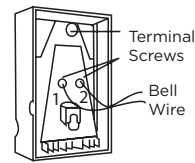

Typical Wall Control Box

Typical Control Connectors

Connection is simple: Attach the bell wires of the **SECUREMOTE™** device to the wall control box or to the control connectors on the door opener. Then plug **SECUREMOTE™**'s power adaptor into an AC outlet. **SECUREMOTE™** acts as the activation switch.