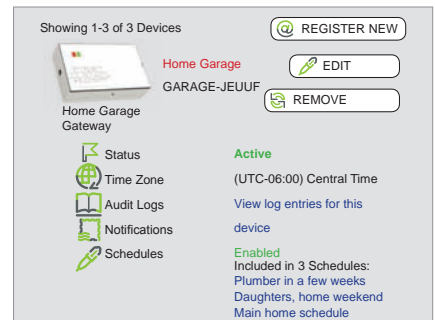

SECUREMOTE™ operation modes:

“Local” mode provides direct access functionality for up to 5 users and unlimited devices directly from the administrator’s smartphone. Users can have unlimited access or temporary access. Local mode does not require a subscription fee.